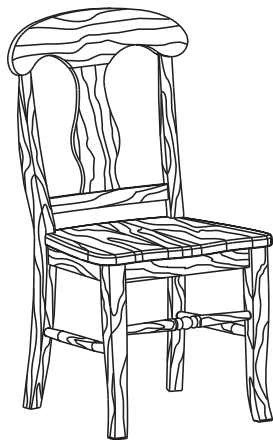

# Alder Dining Chairs

(Glazed Antique Cherry Finish)

Model #

**2702AFGAC**

**Bordeaux Chair 2pk  
with Wood Seats**

Model #

**2704AFGAC**

**Chateau Chair 2pk  
with Wood Seats**

Model #

**2706AFGAC**

**Modern Mission Chair  
2pk with Wood Seats**

Model #

**2707AFGAC**

**Avignon Chair 2pk  
with Wood Seats**

Model #

**2708AFGAC**